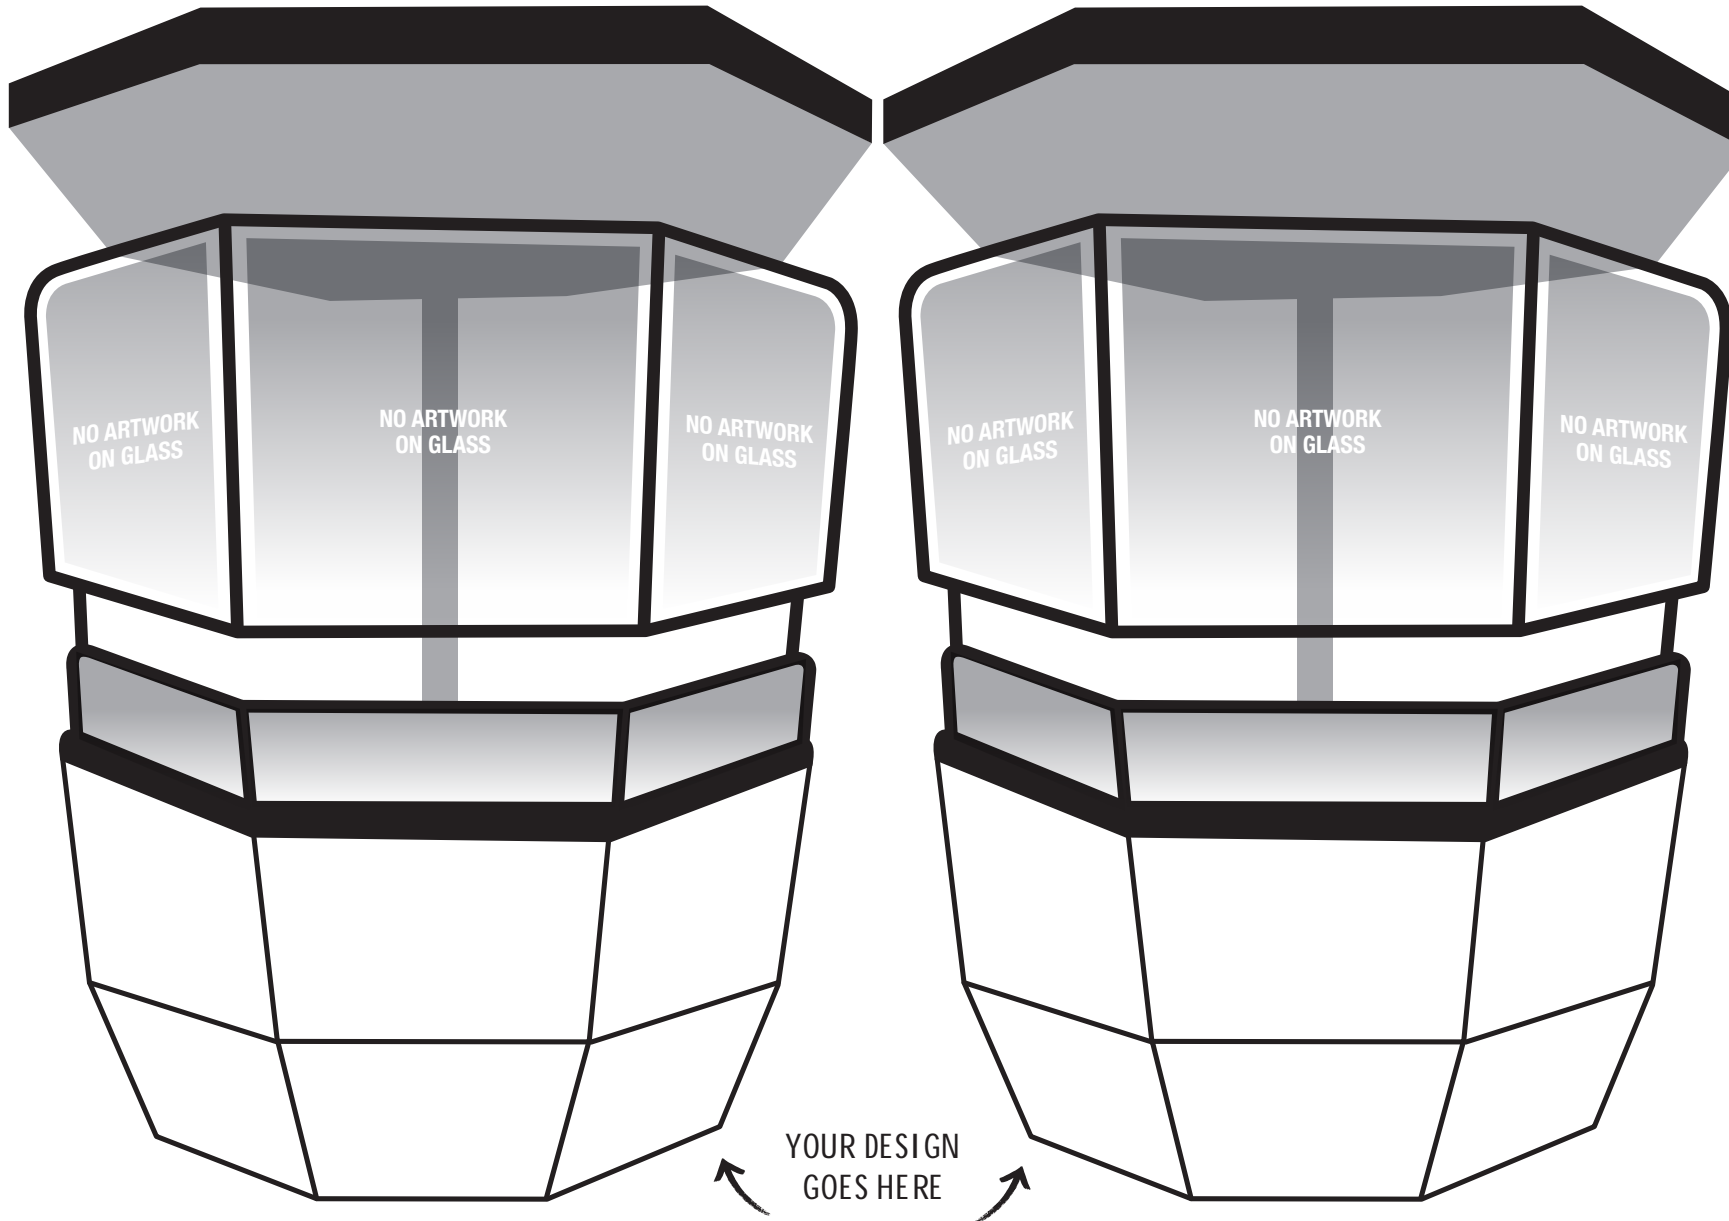

# Design a Skyline Gondola

For a chance to see your design brought to life on one of our real gondolas!

## HOW TO ENTER:

- Get creative on the template provided and avoid white space as much as possible. Use lots of colour.
- Create artwork for both sides of the gondola
- When you are happy with your creation, please return to the ticket box onsite or scan your entry and email to [info@skylineattractions.com.au](mailto:info@skylineattractions.com.au)

Entries close: 26 November 2023.  
Winning design will be sign written on a gondola the whole season, until May 2024.

Name:

---

Hometown:

---

Age:

---

Phone number: