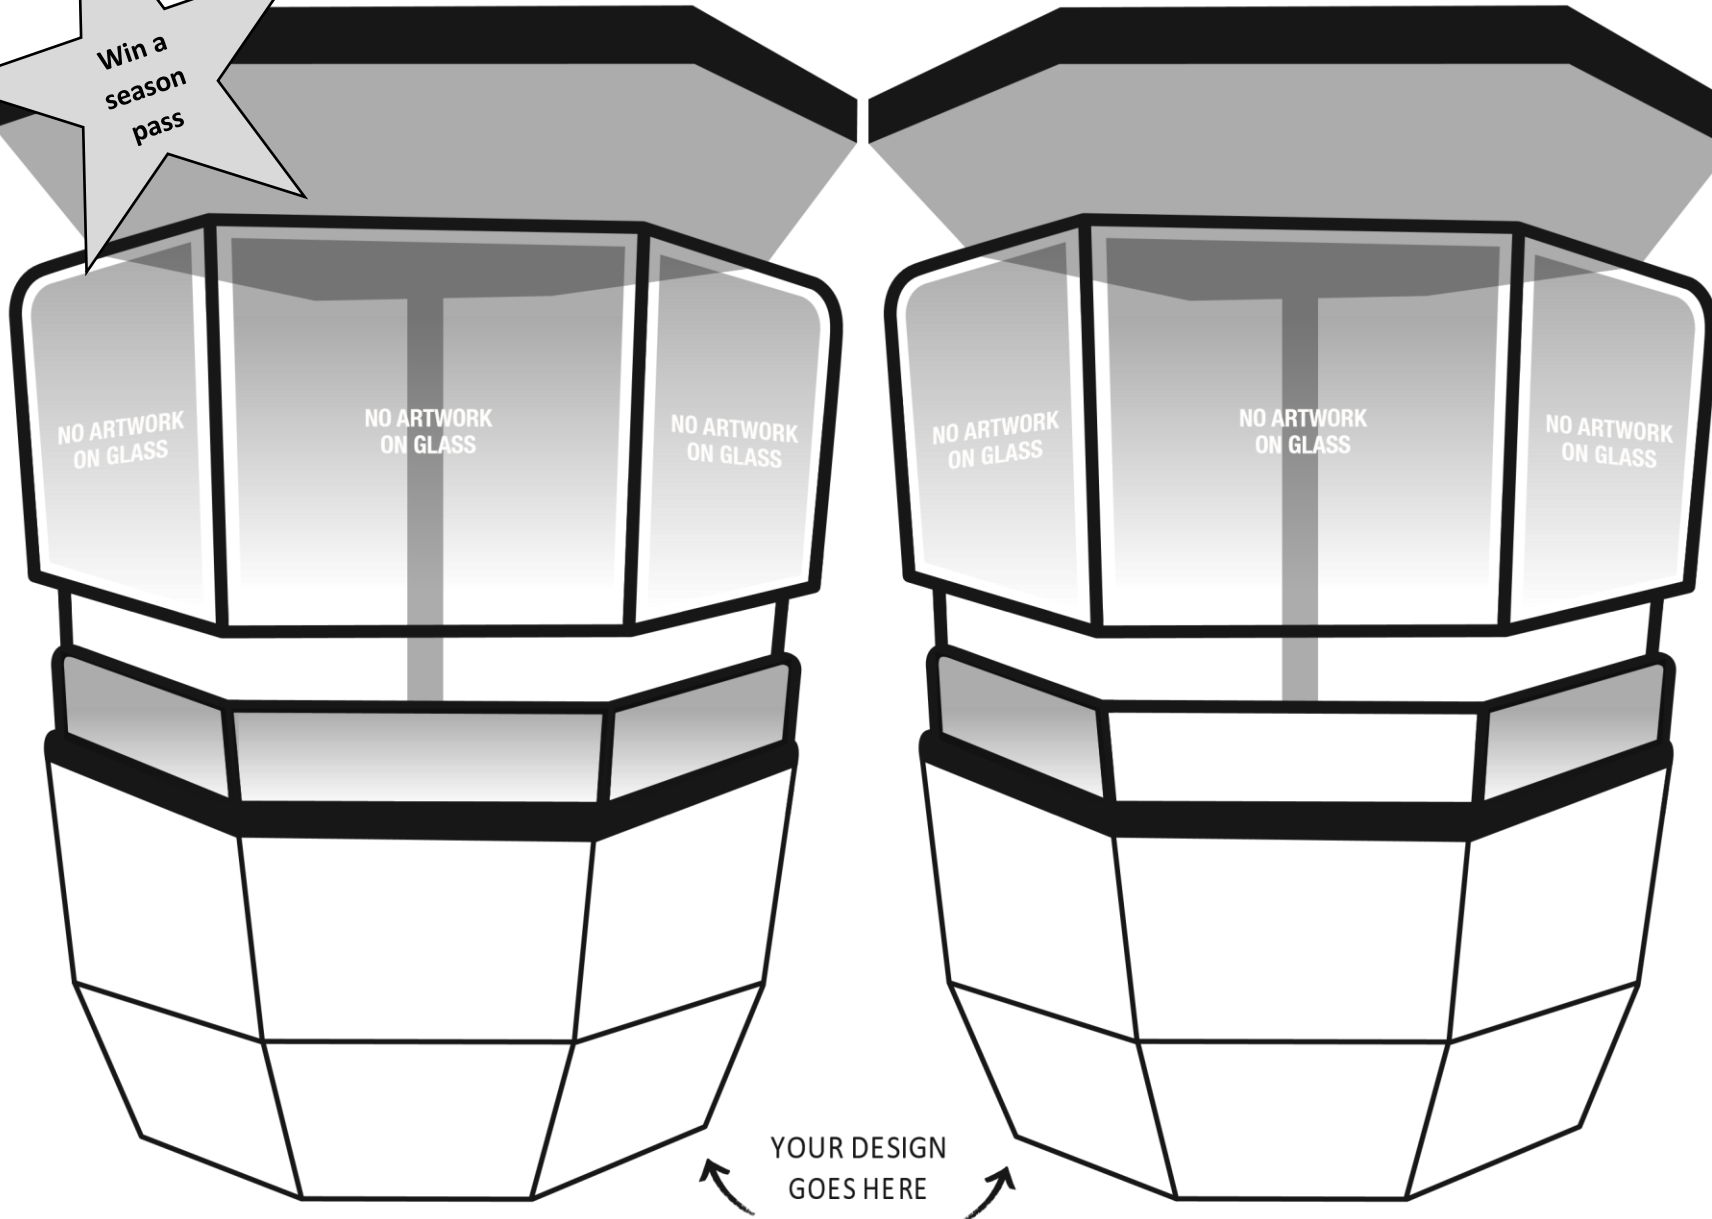

Design a Skyline Gondola

For a chance to see your design brought to life on one of our real gondolas!

Win a
season
pass

HOW TO ENTER:

Get creative on the template provided, use lots of colours and avoid white spaces!